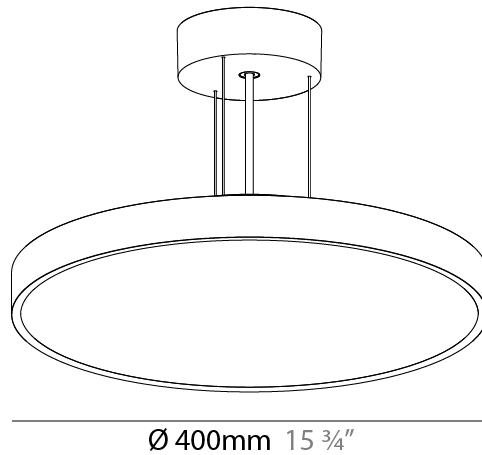

GENERAL

Series: Sign Diva
Subseries: Sign Diva Korona
Partner: Prolicht
Division: Architectural
Installation: Suspension
Product Type: Pendant
Mounting Location: Ceiling
Light Distribution: Direct / Indirect

PHYSICAL

Shape: Round
Diameter (mm): 400
Diameter (in): 15 3/4
Height (mm): 86
Height (in): 3 3/8
Weight (kg): 3.728
Weight (lbs): 8.22
Diffuser: PMMA - Opal / Micro-Prism / Sparkling Secret / Vintage Industrial
Fixture Finish: SSR / BKV / CWI / CRY / HAB / UFT / ITA / RUA / FTG / MYG / LOD / PUS / FRO / FUP / KIA / POP / BLS / SPG / MEY / GOH / CHC / COM / ABZ / JAG / OBR / MOS / ROR
Fixture Material: PMMA / Extruded Aluminum / Steel
Cable Details: 2000mm/78 3/4" or 6000mm/236 1/4" Transparent Cable

ELECTRICAL

Lamp Type: LED (Zhaga Standard)
Input Wattage (W): 31.1
Total Output Wattage (W): 18 / 13
Dimming: Tri-Mode (Non-Dimming and Phase Dimming (120Vac only) and 0-10V Dimming)
Driver Included: Yes
Driver Location: Integrated
Driver Type: Constant Current - Universal
Driver Class: Class 2
Input Voltage (V): 120 - 277
Constant Current (MA): 500 / 350

LED

Color Temperature (°K): 2700 / 3000 / 3500 / 4000
Max. Delivered Lumen (lm): 3049 / 2651 / 2681 / 2736
Nominal Lumen (lm): 4182 / 4142 / 4189 / 4275
CRI: >90 CRI
Lamp Life (hrs): 50000

OPTICAL

RATINGS AND CERTIFICATIONS

Certified By: Certified for North American Standards
IP rating: IP20

51mm 2"
86mm 3 3/8" 2000-6000mm max.