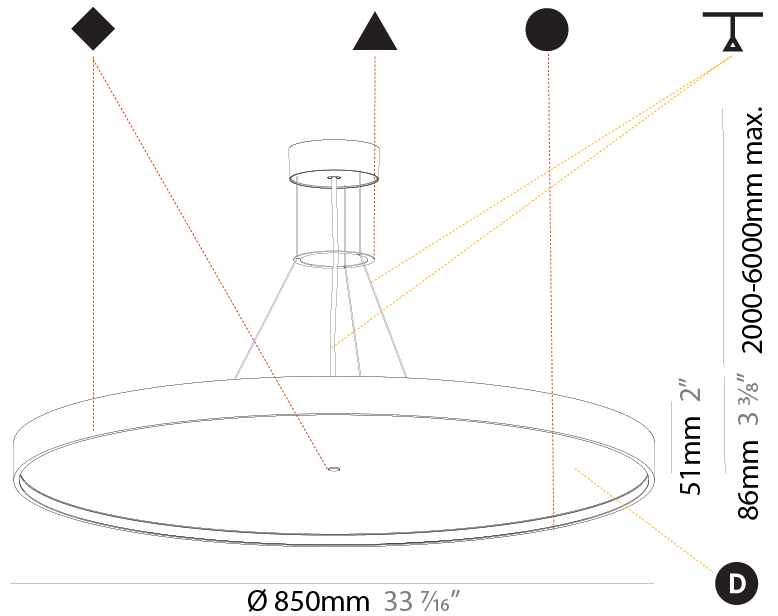

GENERAL

Series: Sign Diva
Subseries: Sign Diva Korona
Partner: Prolicht
Division: Architectural
Installation: Suspension
Product Type: Pendant
Mounting Location: Ceiling
Light Distribution: Direct

PHYSICAL

Shape: Round
Diameter (mm): 850
Diameter (in): 33 7/16
Height (mm): 86
Height (in): 3 3/8
Max. Overall Height (mm): 2086
Max. Overall Height (in): 82 1/8
Weight (kg): 14.399
Weight (lbs): 31.74
Diffuser: PMMA - Opal / Micro-Prism / Sparkling Secret / Vintage Industrial
Fixture Finish: SSR / BKV / CWI / CRY / HAB / UFT / ITA / RUA / FTG / MYG / LOD / PUS / FRO / FUP / KIA / POP / BLS / SPG / MEY / GOH / CHC / COM / ABZ / JAG / OBR / MOS / ROR
Fixture Material: PMMA / Extruded Aluminum / Steel
Cable Details: 2000mm or 6000mm Transparent Cable

ELECTRICAL

Lamp Type: LED (Zhaga Standard)
Input Wattage (W): 96.8
Total Output Wattage (W): 76.8
Dimming: Tri-Mode (Non-Dimming and Phase Dimming (120Vac only) and 0-10V Dimming)
Driver Included: Yes
Driver Location: Integrated
Driver Type: Constant Current - Universal
Driver Class: Class 2
Input Voltage (V): 120 - 277
Constant Current (MA): 600

LED

Color Temperature (°K): 2700 / 3000 / 3500 / 4000
Max. Delivered Lumen (lm): 9094 / 9806 / 11385 / 11617
Nominal Lumen (lm): 10753 / 11596 / 13461 / 13736
CRI: >90 CRI
Lamp Life (hrs): 50000

OPTICAL

RATINGS AND CERTIFICATIONS

Certified By: Certified for North American Standards
IP rating: IP20