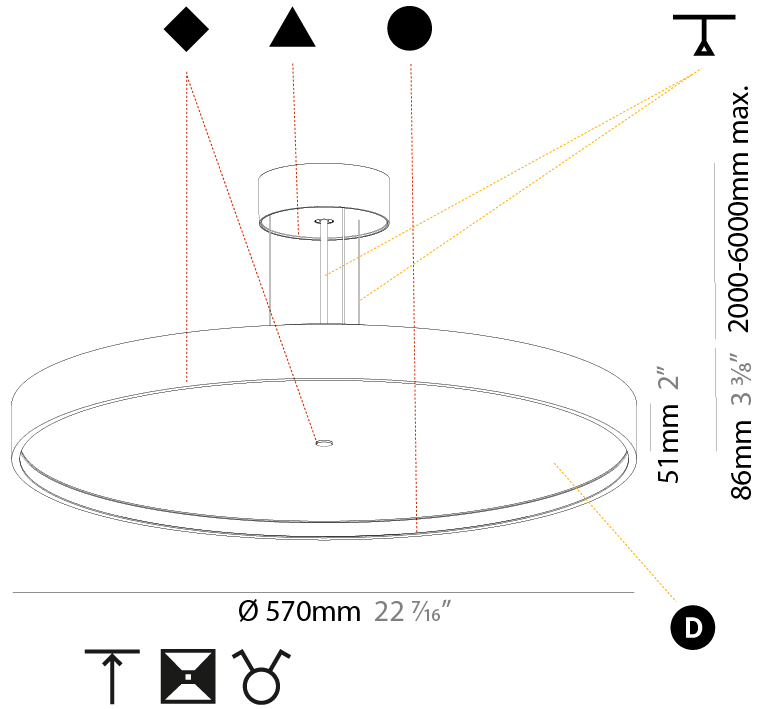

GENERAL

Series: Sign Diva
Subseries: Sign Diva Korona
Partner: Prolicht
Division: Architectural
Installation: Suspension
Product Type: Pendant
Mounting Location: Ceiling
Light Distribution: Direct / Indirect

PHYSICAL

Shape: Round
Diameter (mm): 570
Diameter (in): 22 ⁷/₁₆"
Height (mm): 86
Height (in): 3 ³/₈"
Weight (kg): 8.812
Weight (lbs): 19.43
Diffuser: PMMA - Opal / Micro-Prism / Sparkling Secret / Vintage Industrial
Fixture Finish: SSR / BKV / CWI / CRY / HAB / UFT / ITA / RUA / FTG / MYG / LOD / PUS / FRO / FUP / KIA / POP / BLS / SPG / MEY / GOH / CHC / COM / ABZ / JAG / OBR / MOS / ROR
Fixture Material: PMMA / Extruded Aluminum / Steel
Cable Details: 2000mm/78 3/4" or 6000mm/236 1/4" Transparent Cable

ELECTRICAL

Lamp Type: LED (Zhaga Standard)
Input Wattage (W): 67
Total Output Wattage (W): 60.9
Dimming: Tri-Mode (Non-Dimming and Phase Dimming (120Vac only) and 0-10V Dimming)
Driver Included: Yes
Driver Location: Integrated
Driver Type: Constant Current - Universal
Driver Class: Class 2
Input Voltage (V): 120 - 277
Constant Current (MA): 350

LED

Color Temperature (°K): 2700 / 3000 / 3500 / 4000
Max. Delivered Lumen (lm): 6632 / 6728 / 6812 / 6951
Nominal Lumen (lm): 9097 / 9229 / 9344 / 9535
CRI: >90 CRI
Lamp Life (hrs): 50000

OPTICAL

RATINGS AND CERTIFICATIONS

Certified By: Certified for North American Standards
IP rating: IP20

A

D